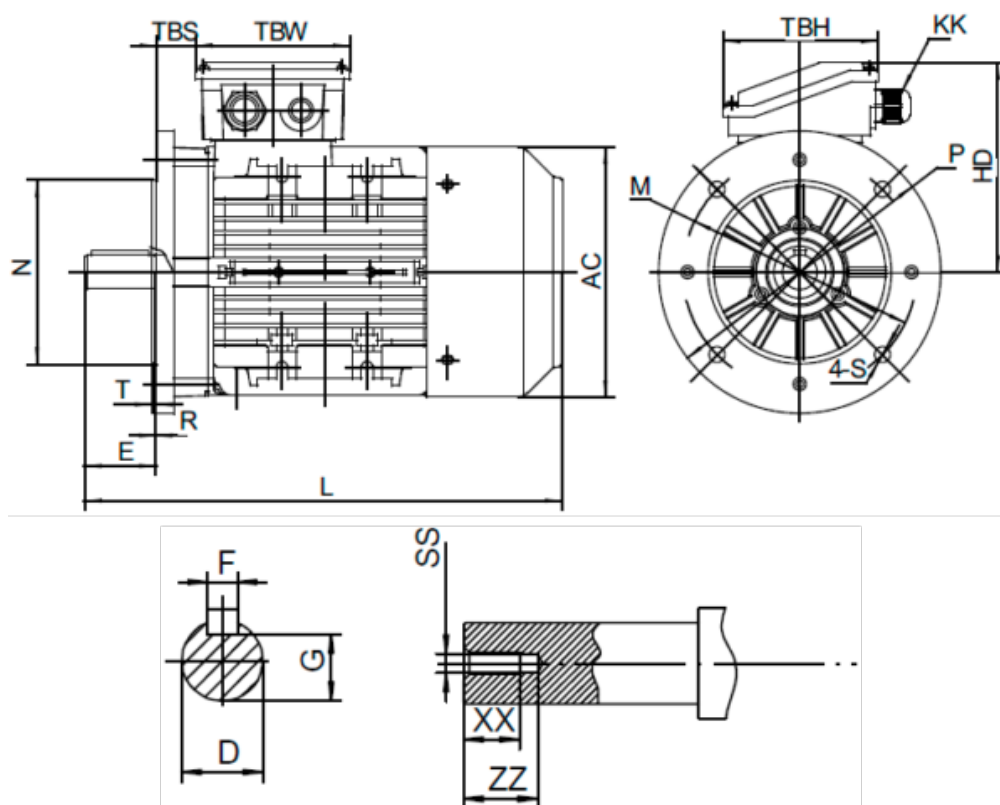

Data Sheet

Article number: 25180007541440

Description: Kleedrive T3A 802-4 0.75kw 1400 rpm UL/CSA
3x230/400V 50 HZ IP55 B5 Eff=82,5%

Measures

AA = 160	L = 304	TBH = 109
AC = Ø157	M = Ø165	TBS = 26.5
AD = 214	N = Ø130	TBW = 109
D = Ø19	P = Ø200	XX = 16
E = 40	R = 0	ZZ = 21
F = 6	S = Ø12	
G = 15.5	SS = M6	
HD = 134	T = 3.5	